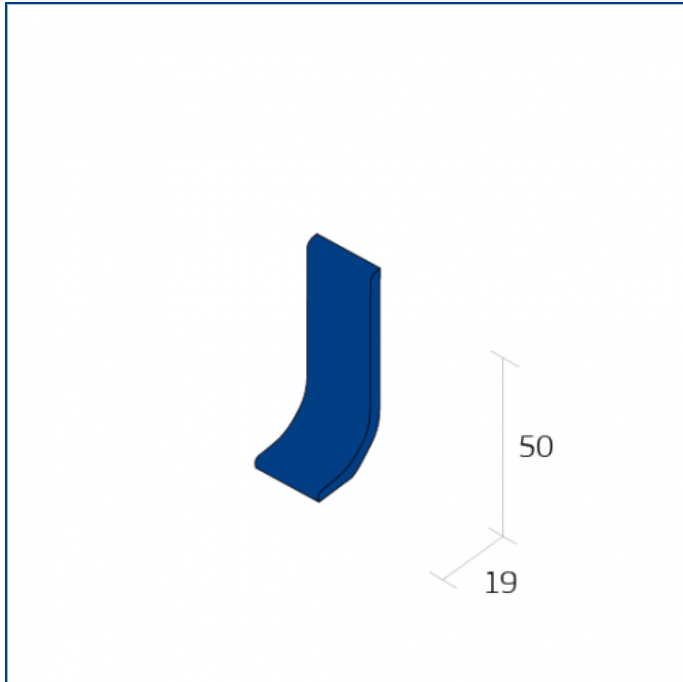

### Q50 SO FLEXIBLE SIT-ON SKIRTING

## SPECIFICATIONS

<b>ID</b>	4814
<b>Material</b>	PVC
<b>Height (mm)</b>	50
<b>Width (mm)</b>	19
<b>Gauge (mm)</b>	2
<b>Fitting Method</b>	Contact Adhesive
<b>Environment</b>	Internal
<b>Use with</b>	Resilient Floorcoverings
<b>Warranty</b>	10 Year (On application)
<b>Building Reg Compliant</b>	Yes
<b>Equality Act Compliant</b>	Yes
<b>Standard length</b>	2m